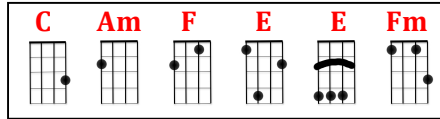

# Party Favor – Billie Eilish © 2017

Each chord gets 4 beats

**Intro:** Hey, leave a message

---**VERSE**---

**C** **C** **Am** **Am**  
 Hey, call me back When you get this Or when you've got a  
**F** **F** **C** **G**  
 Minute We really need to talk  
**C** **C** **Am** **Am**  
 Wait, you know what Maybe just for-get it Cause by the time you get this  
**F** **F** **C** **G**  
 get this Your number might be blocked

---**Pre-CHORUS**---

**Am** **Am** **C** **C** **F** **F** **C** **G**  
 Stay and blah blah blah You just want what you can't have  
**Am** **Am** **C** **C** **F** **F** **C** **G**  
 No wait, I'll call the cops If you don't stop I'll call your dad And I

---**VERSE**---

**C** **C** **Am** **Am**  
 Look, now I know we could've done it better But we can't change the  
**F** **F** **C** **G**  
 Weather And the weather's come and gone  
**C** **C** **Am** **Am**  
 Books don't make sense if you read them backwards You'll single out the  
**F** **F** **C** **G**  
 wrong words Like you mishear all my songs You hear

---**Pre-CHORUS**---

-- almost spoken - with very little strumming - mostly silent ukulele

**Am** **Am** **C** **C** **F** **F** **C** **G**  
 stay and blah blah blah You just want what you can't have No